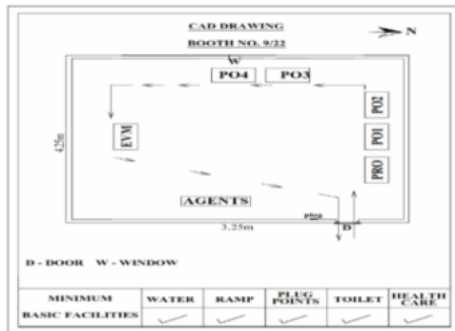

Nazri Naksha

Google Map View

Polling Station Building Front View

Polling Station Front View

Cad View

Key MAP View