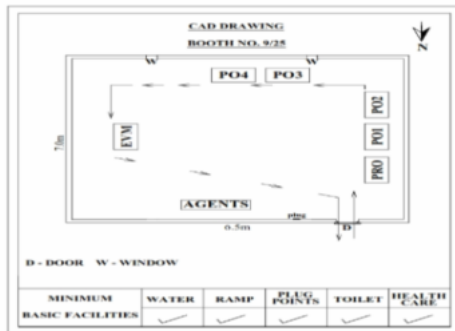

Nazri Naksha

Google Map View

Polling Station Building Front View

Polling Station Front View

Cad View

Key MAP View