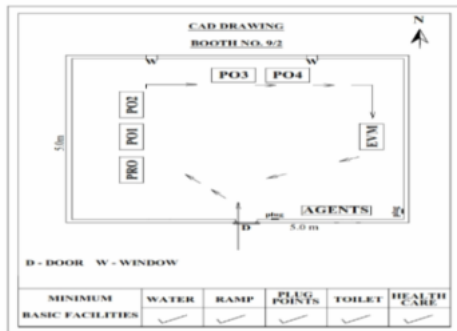

Nazri Naksha

Google Map View

Polling Station Building Front View

Polling Station Front View

Cad View

Key MAP View