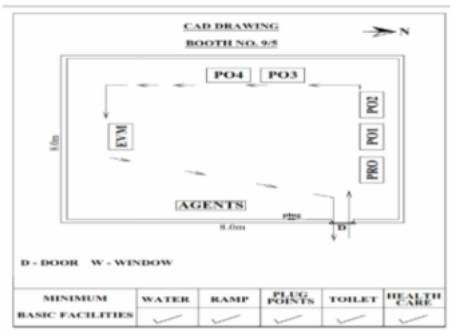

Nazri Naksha

Google Map View

Polling Station Building Front View

Polling Station Front View

Cad View

Key MAP View