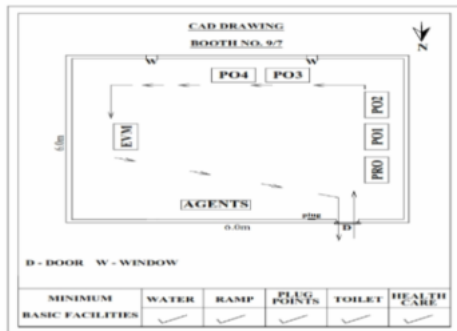

Nazri Naksha

Google Map View

Polling Station Building Front View

Polling Station Front View

Cad View

Key MAP View